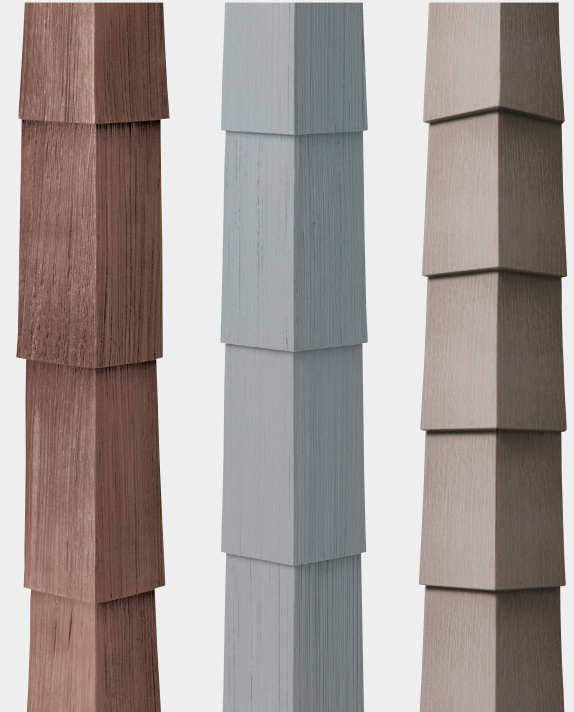

HS

D7

T5

AVAILABLE IN 35 COLORS
to perfectly match Cedar Discovery
shakes and shingles.