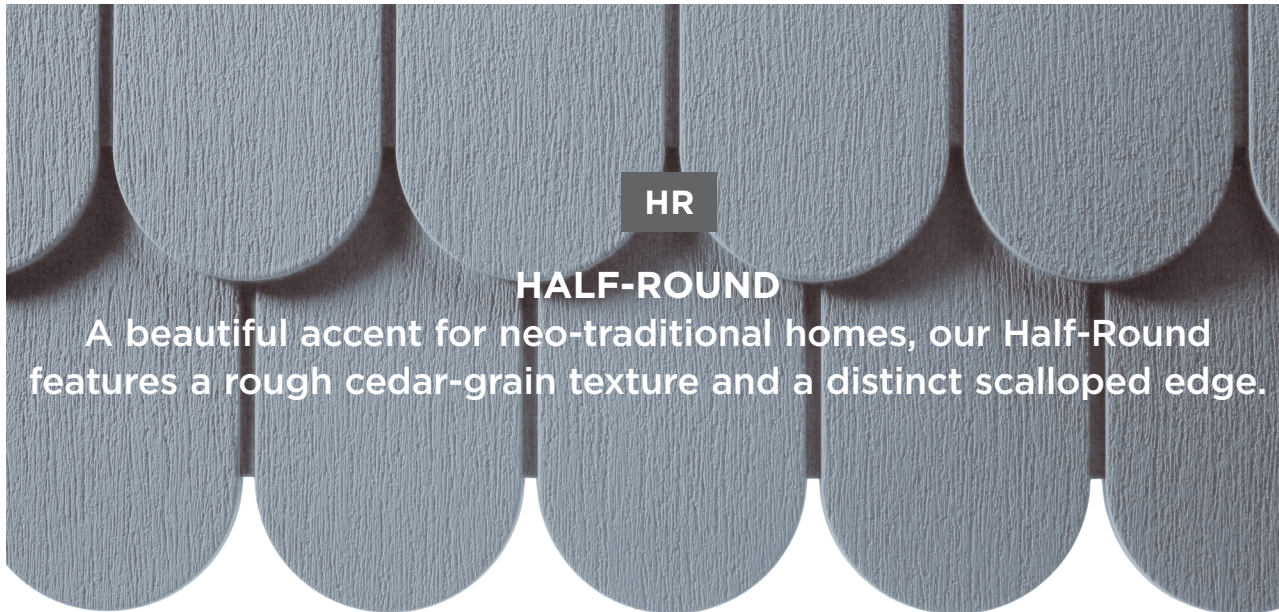

CEDAR DISCOVERY PROFILES

HS HAND-SPLIT SHAKE

Rich, realistic texture and deep random grooves replicate the beautifully rustic look of real cedar shakes.

D7 PERFECTION SHINGLE DOUBLE 7"

Random gaps and a refreshed, realistic rough cedar-grain texture replicate the natural appearance of real cedar shingles.

T5

PERFECTION SHINGLE TRIPLE 5"

Random gaps and a cedar-grain texture replicate the look of real cedar shingles.

HR

HALF-ROUND

A beautiful accent for neo-traditional homes, our Half-Round features a rough cedar-grain texture and a distinct scalloped edge.

CLASSIC COLORS	HS	D7	T5	HR
Corn Silk	●	●		
Everest	●	●	●	●
Harbor Grey	●	●	●	●
Pebblestone Clay	●	●	●	●
Scottish Thistle	●	●	●	

PREMIUM CEDAR COLORS	HS	D7	T5	HR
Cape Grey	●	●	●	
Cedar	●	●	●	
Red Cedar	●	●	●	
Timber	●	●		
Walnut	●	●		

PREMIUM DEEP COLORS*	HS	D7	T5	HR
Alpine Forest	●	●	●	
Brandy Wood	●	●	●	
Deep Cavern	●	●	●	
Natural Slate	●	●	●	
Newport Bay	●	●	●	
Red Brick	●	●	●	
Rock Harbor	●	●	●	
Whispering Timber	●	●	●	
Woodland Retreat	●	●	●	