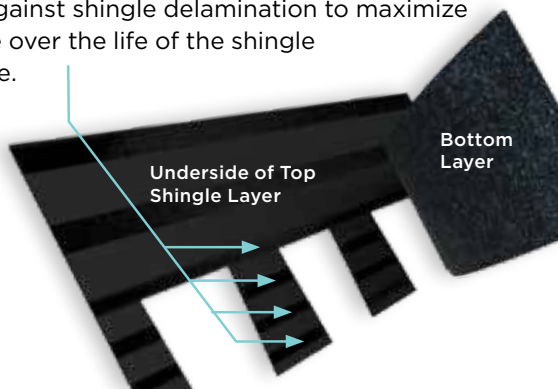

NailTrak®

Fast, Accurate, Visible

The new and improved **NailTrak** nailing line, a feature on CertainTeed designer shingles.

Now **NailTrak** is brighter than ever before, with high-visibility lines that stand out whether it's daybreak or dusk.

NailTrak removes the guesswork with three separately defined lines, creating a large area to guide your nailing and a smaller area for extreme steep-slope applications.

QuadraBond®

Advanced Layering

CertainTeed's specially formulated adhesive adheres shingle layers at four points, more than any other manufacturer. This superior bond provides greater protection against shingle delamination to maximize performance over the life of the shingle in any climate.