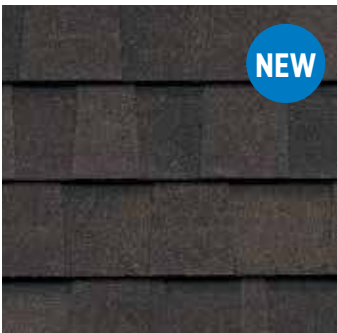

Max Def Espresso