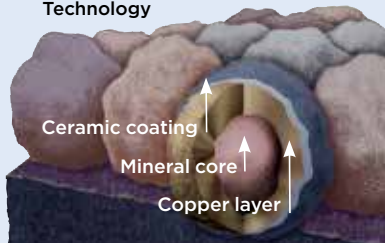

StreakFighter®

Algae Resistance

The ultimate in stain protection.

Those streaks you see on other roofs in your neighborhood? That's algae, and it's a common eyesore on roofing throughout North America. CertainTeed's **StreakFighter** technology uses the power of science to repel algae before it can take hold and spread.

StreakFighter's granular blend includes naturally algae-resistant copper, helping your roof maintain its curb appeal and look beautiful for years to come.

Granule with **StreakFighter** Technology

Diagram for illustrative purposes only.

NailTrak®

Fast, Accurate, Visible

The new and improved **NailTrak** nailing line, a feature on CertainTeed designer shingles.

Now **NailTrak** is brighter than ever before, with high-visibility lines that stand out whether it's daybreak or dusk.

NailTrak removes the guesswork with three separately defined lines, creating a large area to guide your nailing and a smaller area for extreme steep-slope applications.

QuadraBond®

Advanced Layering

CertainTeed's specially formulated adhesive adheres shingle layers at four points, more than any other manufacturer. This superior bond provides greater protection against shingle delamination to maximize performance over the life of the shingle in any climate.